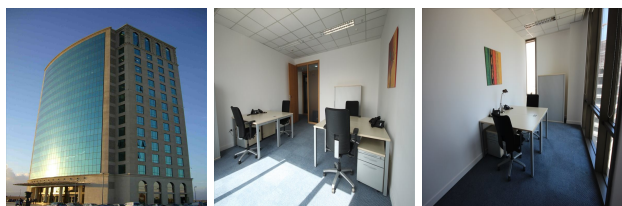

# Pins Maritime, Mohammadia, Algiers, Algeria

View this office online at:

<https://www.newofficeafrica.com/details/serviced-offices-pins-maritime-mohammadia-algiers-algeria>

This superb serviced business center occupies the 11th / 12th floors of an innovative new development fitted with the very latest cutting edge technology and facilities. The center is well placed close to the Algiers Exhibition Center and the Hilton Hotel. Fabulous place for a business to thrive.

## Key features

- 24 hour access
- Access to multiple centres nation-wide
- Access to multiple centres world-wide
- Administrative support
- AV equipment
- Car parking spaces
- Conference room
- Conference rooms available
- High speed internet
- ISDN lines
- IT support available
- Manned reception
- Meeting rooms
- Modern interiors
- Part of business park
- Security system
- Telephone answering service
- Town centre location